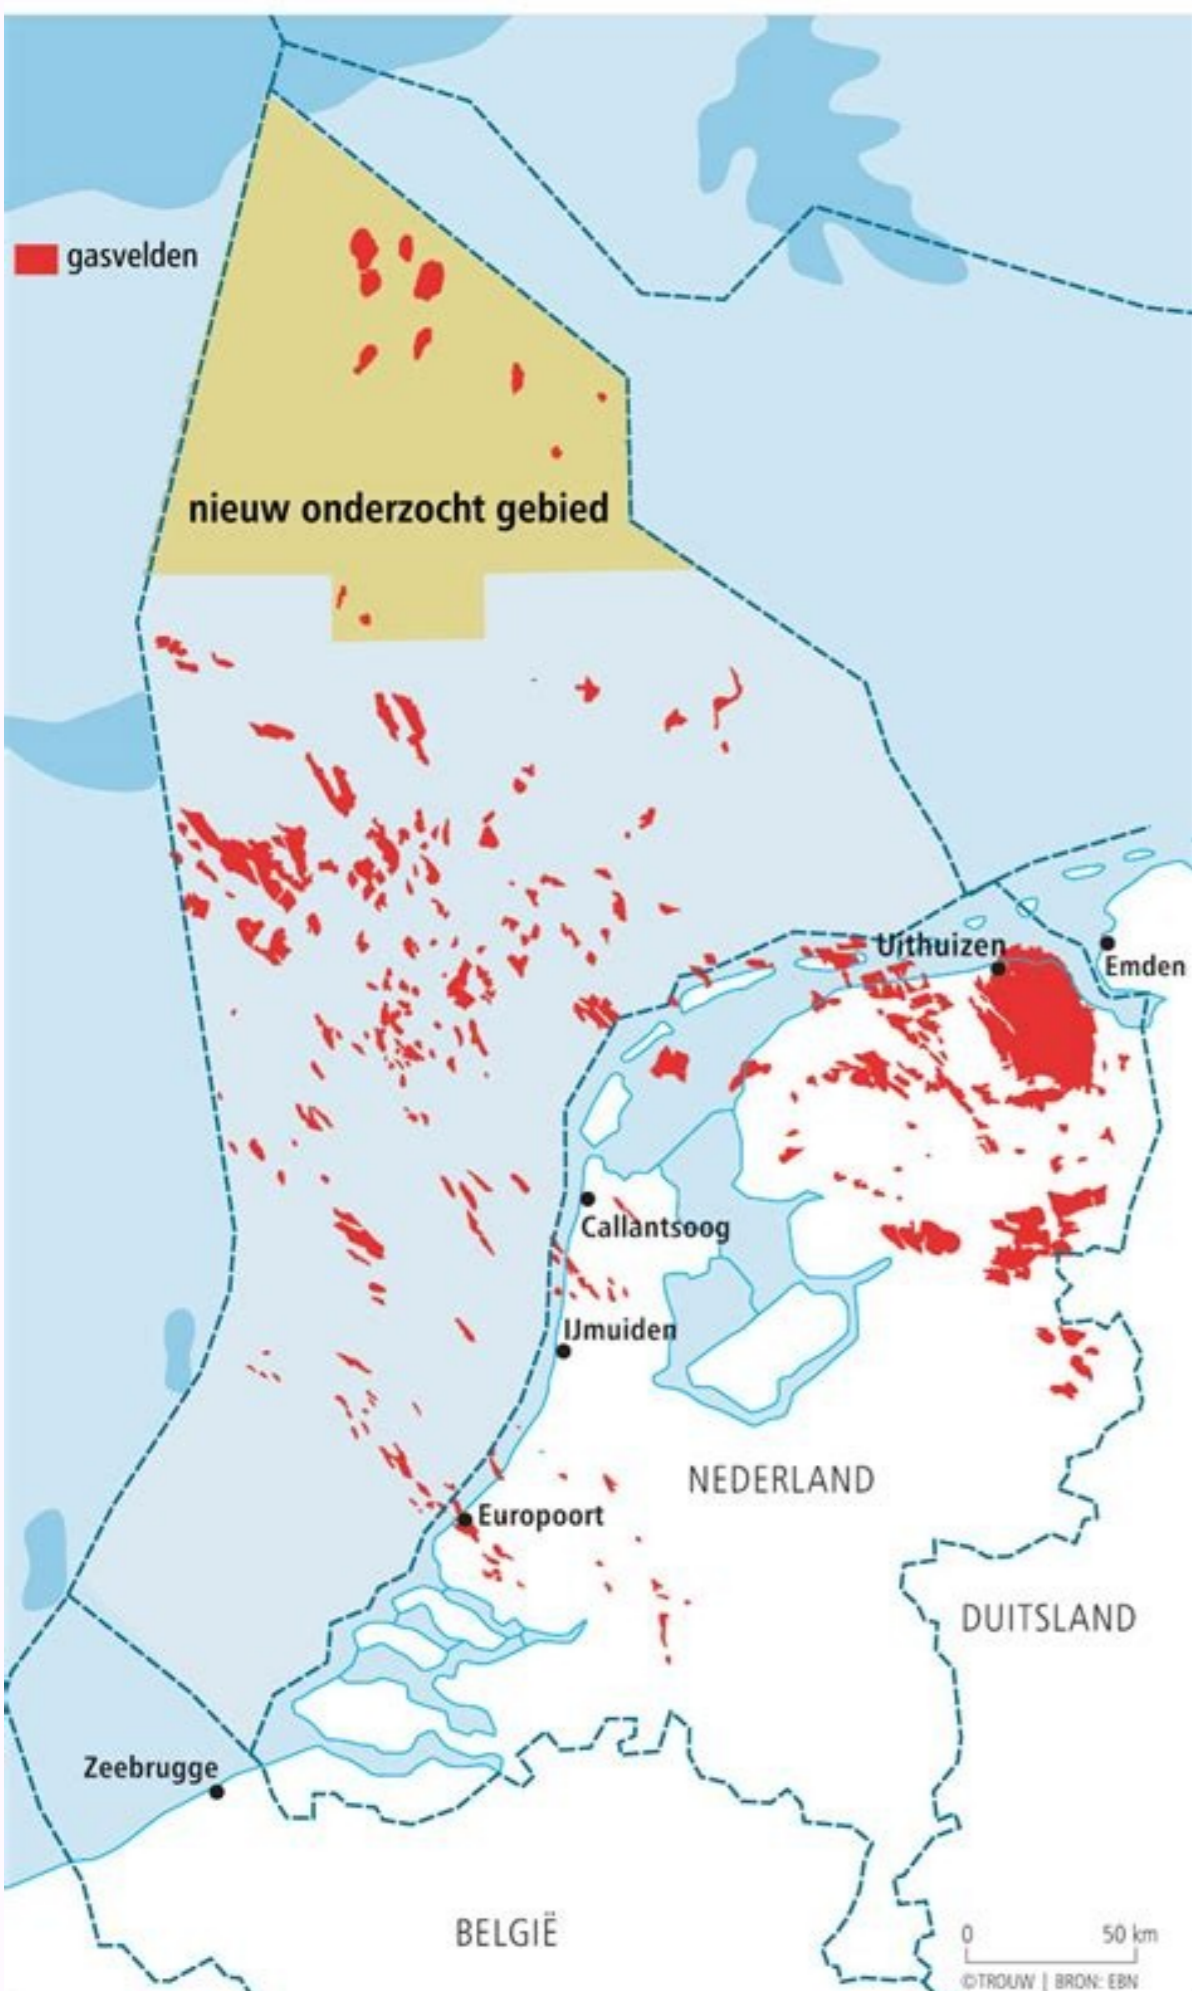

Aardgasvelden Nederland

Center parcs app iphone. Center parcs app europe. Center parcs app android.