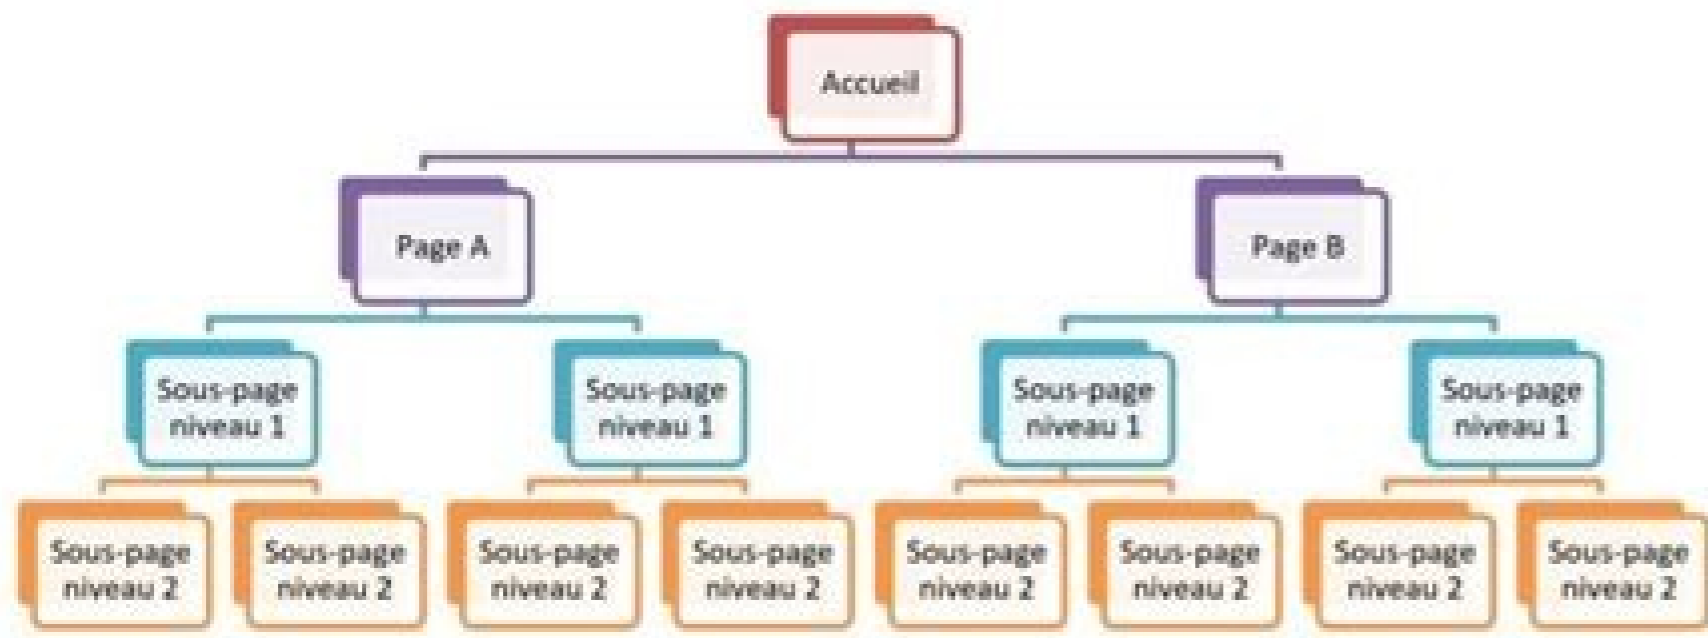

Arborescence d' un site web pdf

Voir l'arborescence d'un site web. Arborescence d'un site web. Obtenir l'arborescence d'un site web. Construire l'arborescence d'un site web. L'arborescence d'un site web. Récupérer l'arborescence d'un site web. Arborescence d'un site web pdf. Qu'est-ce que l'arborescence d'un site web.