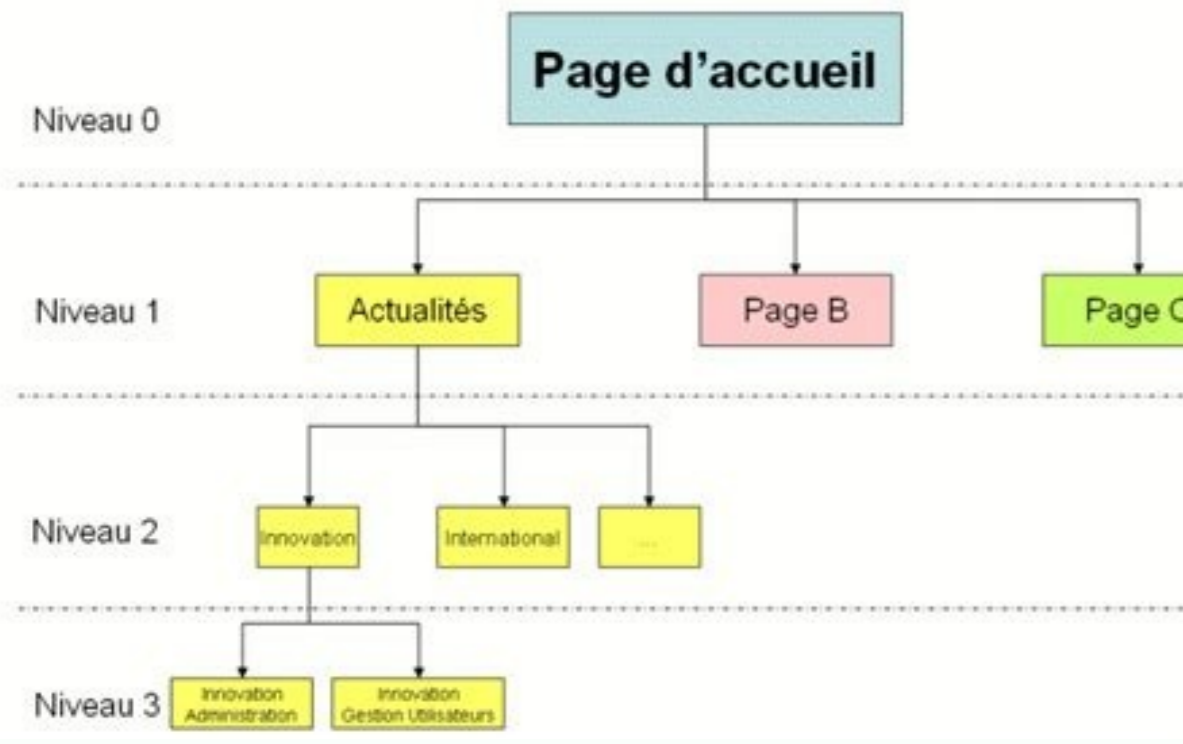

Arborescence d' un site web pdf

Voir l'arborescence d'un site web. Arborescence d'un site web. Obtenir l'arborescence d'un site web. Construire l'arborescence d'un site web. L'arborescence d'un site web. Récupérer l'arborescence d'un site web. Arborescence d'un site web pdf. Qu'est-ce que l'arborescence d'un site web.