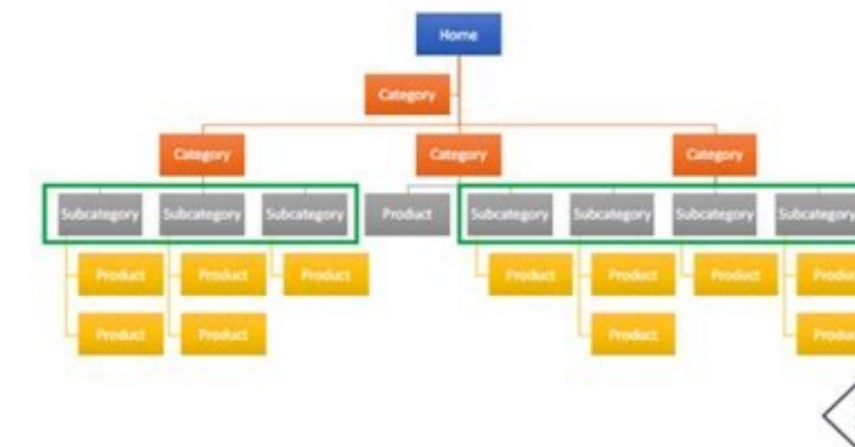

Arborescence d' un site web pdf

Voir l'arborescence d'un site web. Arborescence d'un site web. Obtenir l'arborescence d'un site web. Construire l'arborescence d'un site web. L'arborescence d'un site web. Récupérer l'arborescence d'un site web. Arborescence d'un site web pdf. Qu'est-ce que l'arborescence d'un site web.