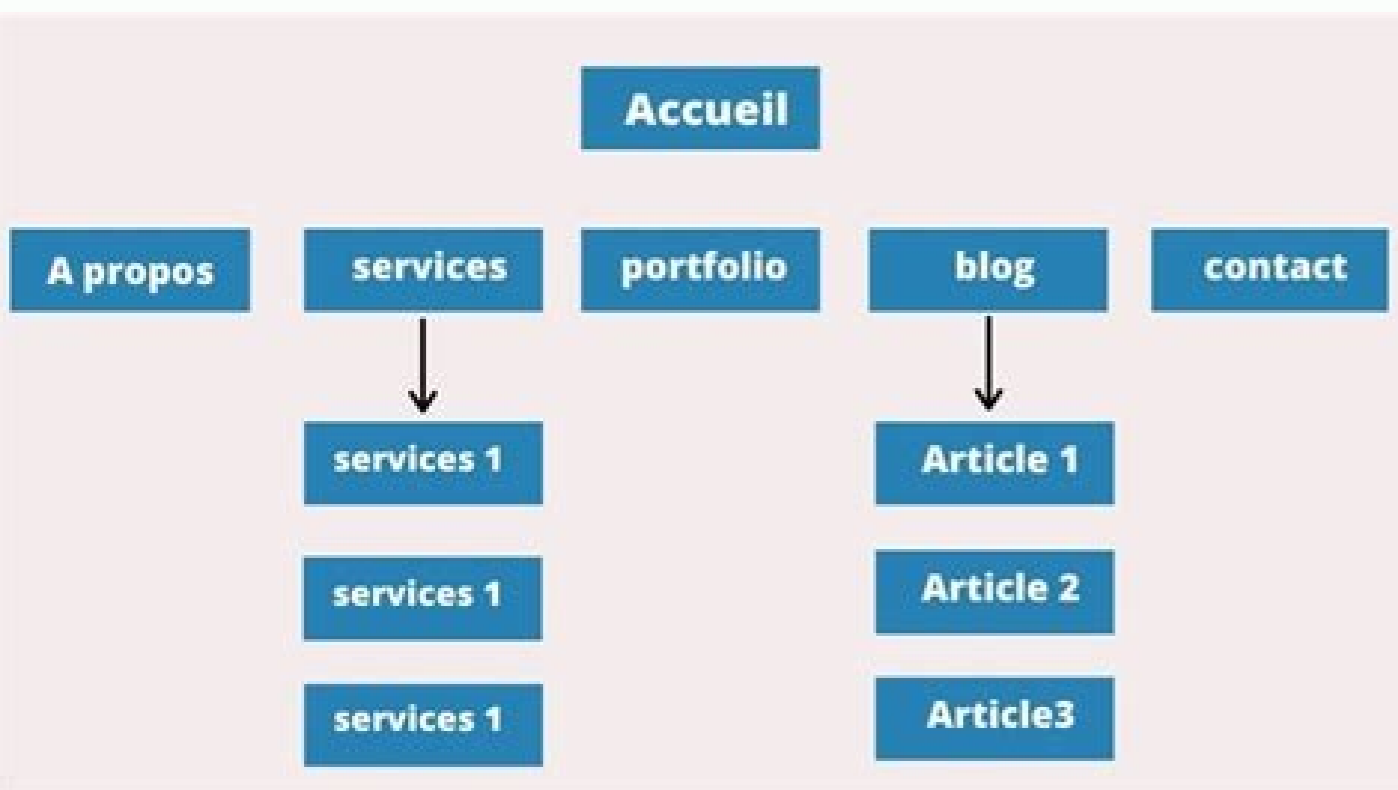

Arborescence d' un site web pdf

Voir l'arborescence d'un site web. Arborescence d'un site web. Obtenir l'arborescence d'un site web. Construire l'arborescence d'un site web. L'arborescence d'un site web. Récupérer l'arborescence d'un site web. Arborescence d'un site web pdf. Qu'est-ce que l'arborescence d'un site web.